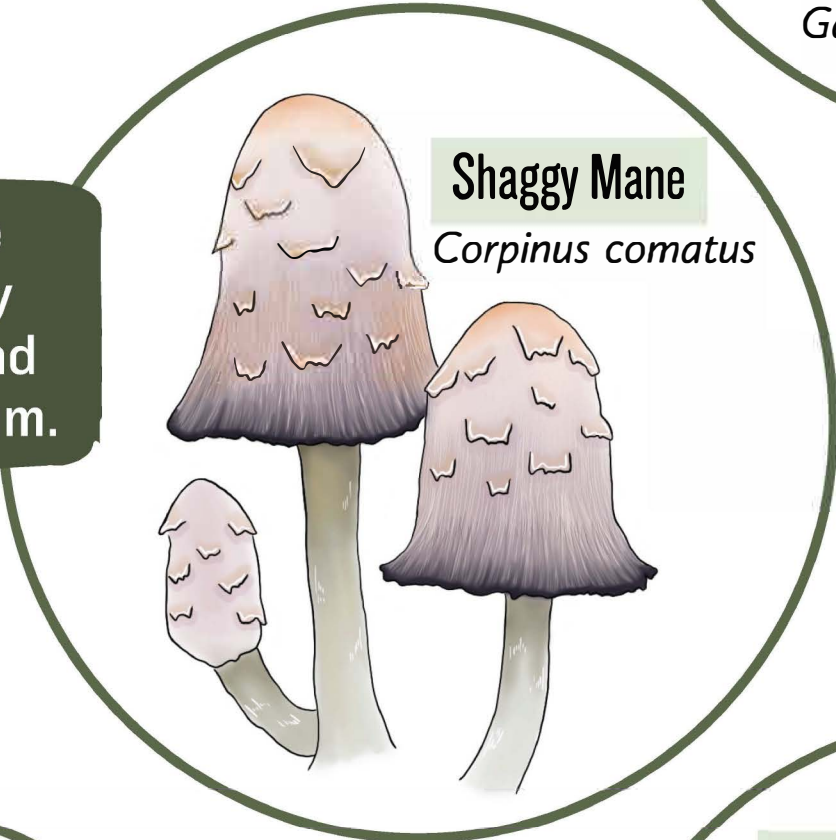

WESSELMAN WOODS FIELD GUIDE

MUSHROOM SERIES

Turkey Tail
Trametes vericolor

Mushrooms are genetically closer to humans than to plants.

Artist Fungus
Ganoderma applanatum

Mushrooms are the fruiting body of an underground organism, mycelium.

Shaggy Mane
Corpinus comatus

Giant mushrooms used to cover the earth before trees overtook.

True Morels
Morchella esculenta

Fungi breath oxygen and exhale CO₂.

Yellow Brain
Tremella mesenterica

WESSELMAN WOODS FIELD GUIDE

MUSHROOM SERIES

Hairy Leather

Stereum hirsutum

Common Puffball

Lycoperdon perlatum

Trumpet Oyster

Pleurotus cornucopiae

Wood Ear